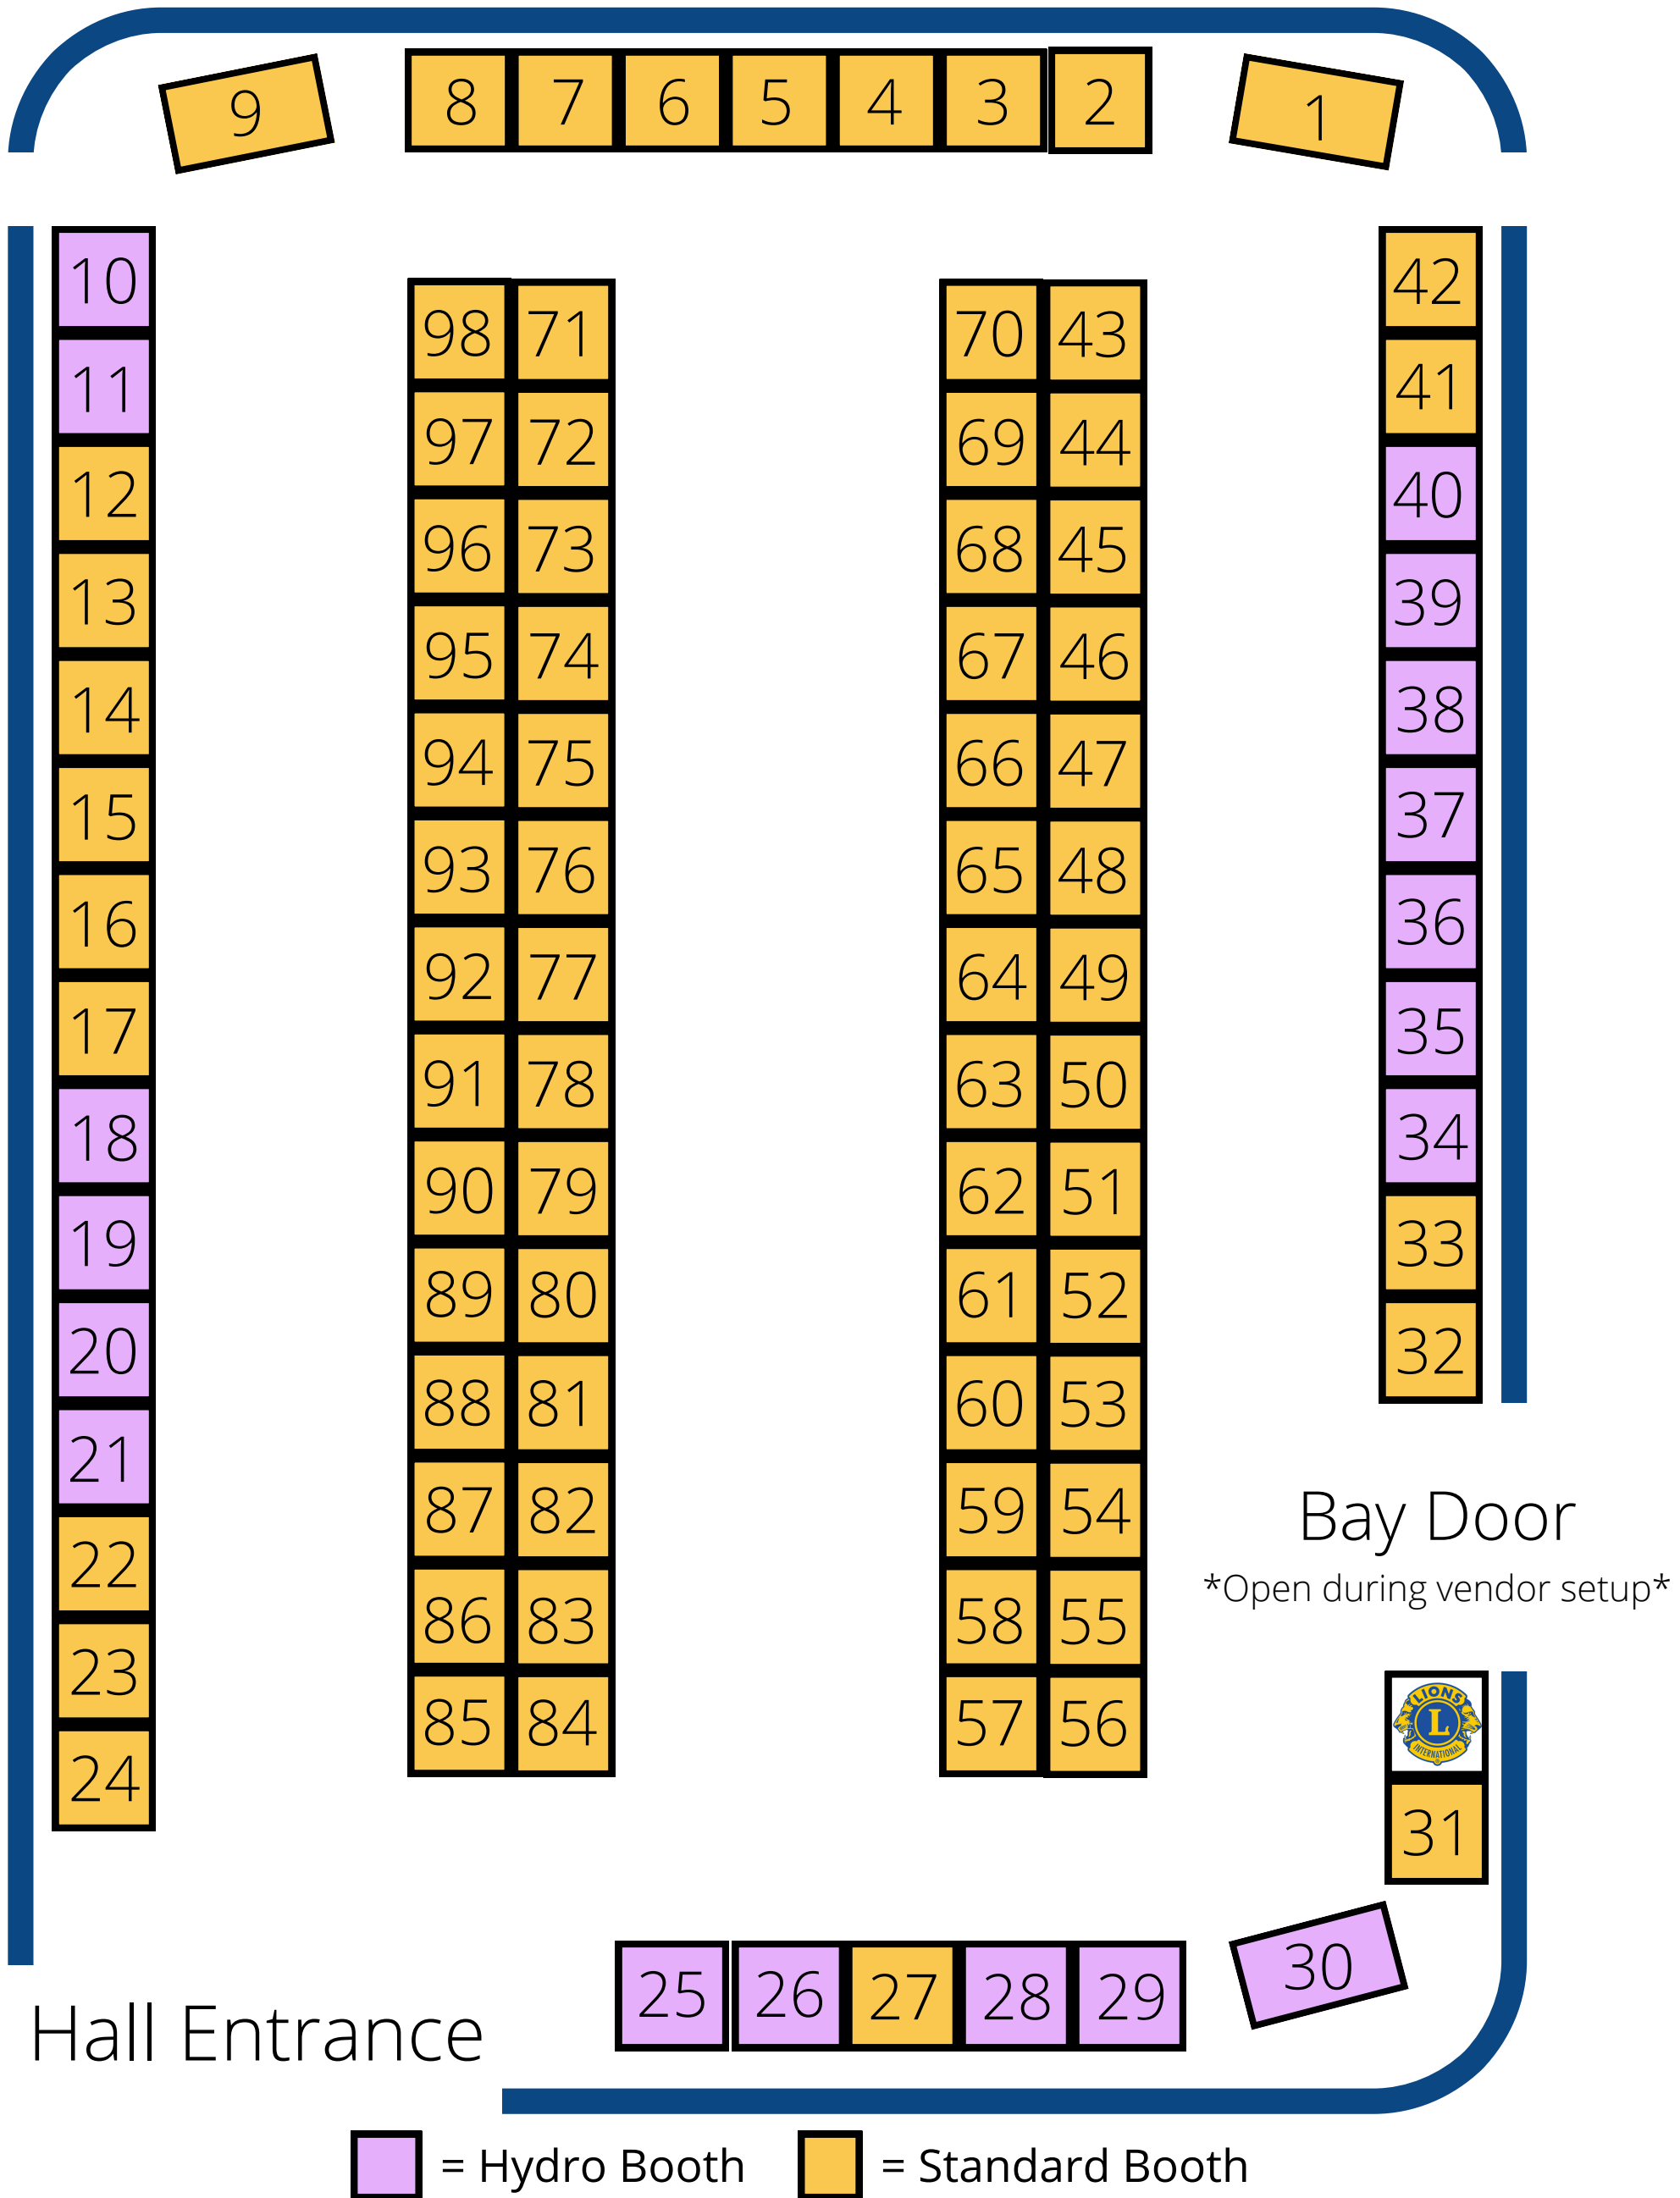

# Neustadt Craft Show Booth Arrangement

\*Booth locations are approximate and subject to change\*

**For details / registration please visit:**  
**[www.WestGrey.com/CraftShow](http://www.WestGrey.com/CraftShow)**