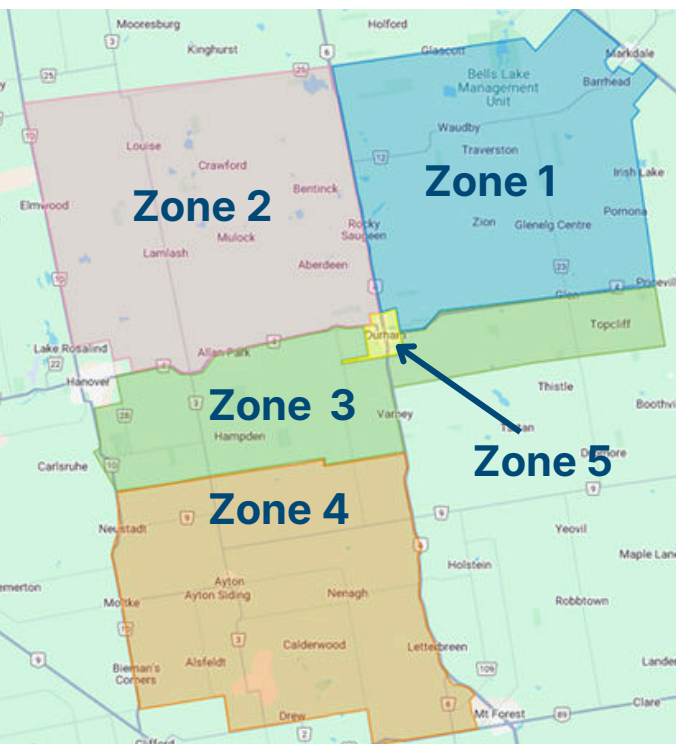

West Grey 2025/2026 curbside collection schedule

October 2025							November 2025							December 2025							January 2026							February 2026										
Sun	Mon	Tue	Wed	Thu	Fri	Sat	Sun	Mon	Tue	Wed	Thu	Fri	Sat	Sun	Mon	Tue	Wed	Thu	Fri	Sat	Sun	Mon	Tue	Wed	Thu	Fri	Sat	Sun	Mon	Tue								
			1	2	3	4								1				1	2	3	4	5	6					1	2	3		1	2	3	4	5	6	7
5	6	7	8	9	10	11	2	3	4	5	6	7	8	7	8	9	10	11	12	13	4	5	6	7	8	9	10	8	9	10	11	12	13	14				
12	13	14	15	16	17	18	9	10	11	12	13	14	15	14	15	16	17	18	19	20	11	12	13	14	15	16	17	15	16	17	18	19	20	21				
19	20	21	22	23	24	25	16	17	18	19	20	21	22	21	22	23	24	25	26	27	18	19	20	21	22	23	24	22	23	24	25	26	27	28				
26	27	28	29	30	31		23	24	25	26	27	28	29	28	29	30	31				25	26	27	28	29	30	31											
							30																															

Collection zone legend

Zone 1	Zone 2	Zone 3
Zone 4	Zone 5	

Holiday schedule:
 Recycling will be collected on all holidays except Christmas and New Year's Day. If your regular collection day falls on a holiday, your recycling collection day will shift. Please check the updated schedule to confirm your collection days.

- Zone 1:** Glenelg North – North of Grey Road 4, East of Highway 6, excluding the town of Durham
- Zone 2:** Bentinck North – North of Grey Road 4, West of Highway 6, excluding the town of Durham
- Zone 3:** Extra – South of Grey Rd 4, North of Concession 16, West of Highway 6
- Extra –** South of Grey Road 4, East of Highway 6 (Combines portions of Glenelg, Normanby and Bentinck), excluding the Town of Durham
- Zone 4:** Normanby – South of Concession 16/Maplewood Rd, West of Highway 6
- Zone 5:** Town of Durham