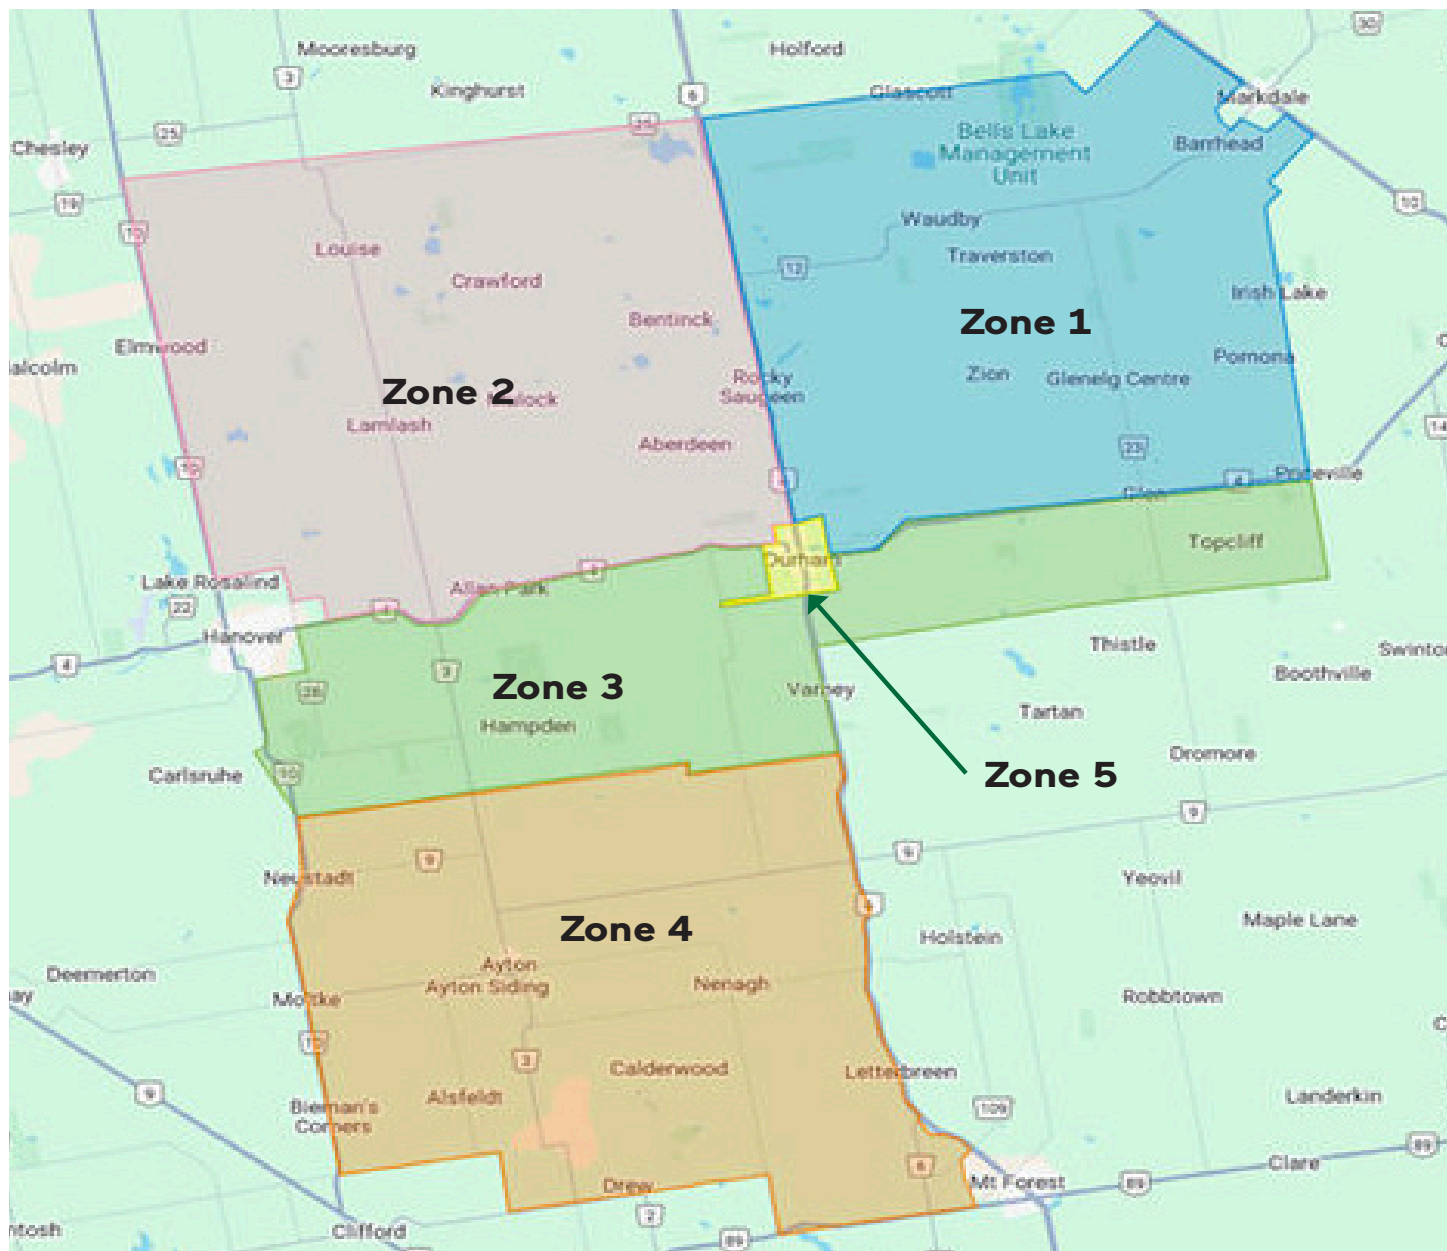

Municipality of West Grey

2026 Household Waste and Recycling Program

- Zone 1** Glenelg North – North of Grey Road 4, East of Highway 6, excluding the town of Durham
- Zone 2** Bentinck North – North of Grey Road 4, West of Highway 6, excluding the town of Durham
- Zone 3** Extra – South of Grey Rd 4, North of Concession 16, West of Highway 6
Extra – South of Grey Road 4, East of Highway 6 (Combines portions of Glenelg, Normanby and Bentinck), excluding the Town of Durham
- Zone 4** Normanby – South of Concession 16/Maplewood Rd, West of Highway 6
- Zone 5** Town of Durham
- Holiday**

July 2026

S	M	T	W	T	F	S
			1	2	3	4
5	6	7	8	9	10	11
12	13	14	15	16	17	18
19	20	21	22	23	24	25
26	27	28	29	30	31	

August 2026

S	M	T	W	T	F	S
						1
2	3	4	5	6	7	8
9	10	11	12	13	14	15
16	17	18	19	20	21	22
23	24	25	26	27	28	29
30	31					

September 2026

S	M	T	W	T	F	S
		1	2	3	4	5
6	7	8	9	10	11	12
13	14	15	16	17	18	19
20	21	22	23	24	25	26
27	28	29	30			

October 2026

S	M	T	W	T	F	S
				1	2	3
4	5	6	7	8	9	10
11	12	13	14	15	16	17
18	19	20	21	22	23	24
25	26	27	28	29	30	31

Family Day: Monday, February 15, 2027

Good Friday: Friday, March 26, 2027

Easter Monday: Monday, March 29, 2027

Victoria Day: Monday, May 24, 2027